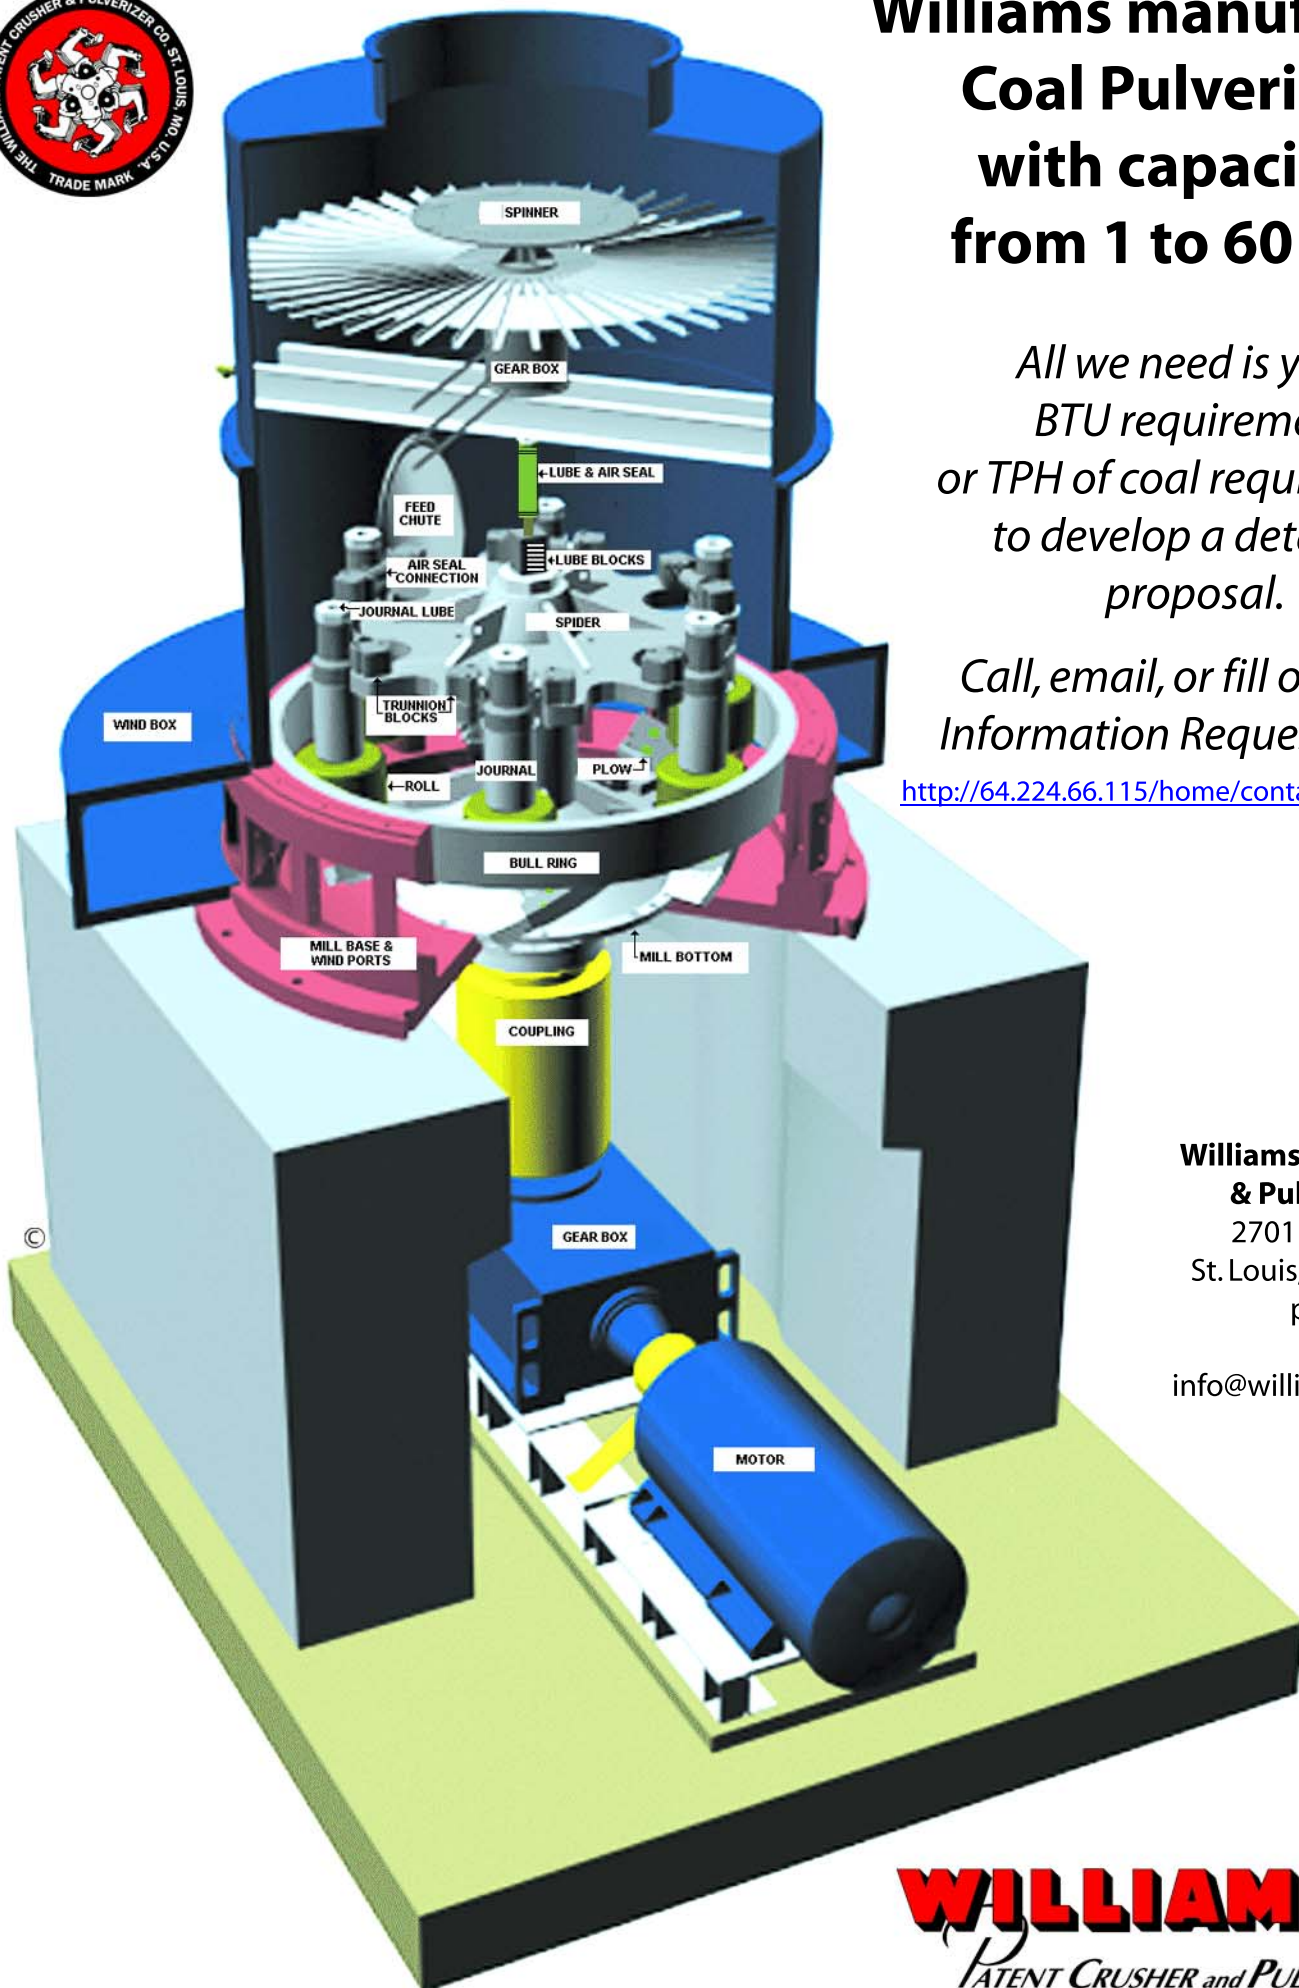

Williams manufactures Coal Pulverizers with capacities from 1 to 60 TPH.

*All we need is your
BTU requirement
or TPH of coal requirement
to develop a detailed
proposal.*

*Call, email, or fill out our
Information Request Form.*

<http://64.224.66.115/home/contact.asp?LNG=EN>

**Williams Patent Crusher
& Pulverizer Co., Inc.**
2701 North Broadway
St. Louis, MO 63102 USA
p. (314) 621-3348
f. (314) 436-2639
info@williamscrusher.com

WILLIAMS
PATENT CRUSHER and PULVERIZER Co., Inc.